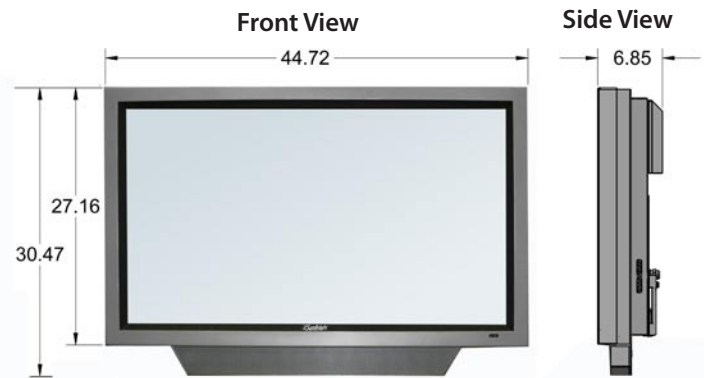

Model 4610HD

Shown without detachable speaker module

Specifications

| | |
|---|--|
| LCD Screen | 46-inch diagonal TFT Active Matrix |
| Resolution | HD 1920 x 1080 Full HD 1080p |
| Aspect Ratio | 16:9 |
| Contrast Ratio | 2000:1 |
| Viewing Angle | 178° |
| Response Time | 6 milliseconds |
| TV formats | 1080p, 1080i, 720p, 480p, 480i |
| Input Connectors: | |
| RF | Antenna/CATV (ATSC/QAM/NTSC) x1 |
| HDMI | HDMI™ Input x2 |
| Video Composite | S-Video x1 and Composite Video x1, L/R Audio Inputs x1 |
| Video Component | YPbPr plus Stereo Audio x2 |
| PC | 15-pin D-sub VGA plus Stereo Audio |
| RS232 Serial | Full-featured command set with discrete on/off, input select and volume control |
| Discrete IR Control | Codes for Power On/Off and Input Select |
| Input Power | 100-240 VAC, 50-60 Hz 4.0 A Max |
| Audio | 10-watt x 2 channels, water-resistant speaker module (detachable); SPDIF Audio output |
| Operating Temp. | -24° to 122° F. (-31° to 50° C.) * |
| Non-op. Temp. (Off-mode with power applied) | -24° to 140° F. (-31° to 60° C.) The non-operating temperature feature requires power to be applied |
| Accessories Included | Water-resistant remote control with lithium battery |
| TV Dimensions | 44.72" W x 27.16" H (30.47" H with speakers) x 6.85" D |
| Weight | 82.7 lbs; 86.8 lbs with speakers |
| Warranty | One-year, in-factory, parts and labor |

Specifications are subject to change.

*Temperature range is for operation in shaded location.

Patent pending. All rights reserved. (C) 2008 SunbriteTV LLC

Dimensions with detachable speaker module. All measurements are in inches