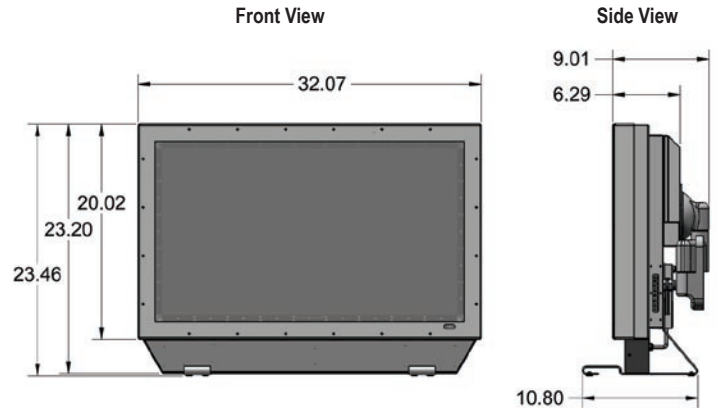

### SunBriteTV Model 3220HD

(All dimensions are in inches)

TV Dimensions are:

32.066 in. W x 23.204 in. H x 6.287 in. D

Height dimension with table top stand is 23.458 in.

TV with optional wall mount measures 9.008 in. when folded flush against the wall.