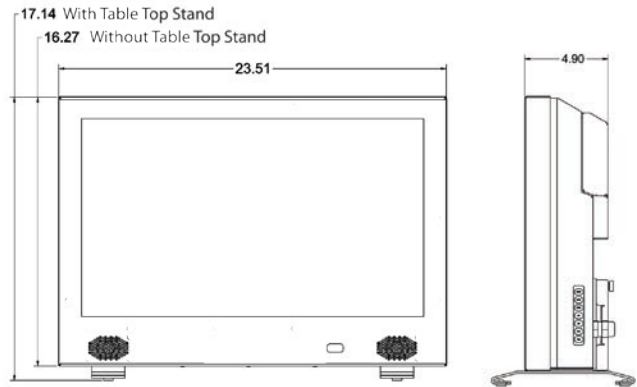

## Model 2310HD/2310PRO

LCD Screen	23-inch diagonal TFT Active Matrix
Resolution	1366 x 768 WXGA
Aspect Ratio	16:9
Active Area	508.1 x 285.7 mm
Contrast Ratio	700:1
Response Time	8 milliseconds
Viewing Angle	160° by 140°
Input Connectors:	
RF	Antenna/CATV (NTSC, ATSC, QAM)
HDMI	HDMI Input x1
Video Composite	S-Video x1 and Composite Video x1 L/R Audio Inputs x2
Video Component	YCbCr/YPbPr x1 (supports HDTV inputs at 480i, 480P, 567i, 576P, 720P and 1080i) and audio L/R channels x1
PC	15-pin D-sub VGA
RS232 Serial	Full-featured command set with discrete on/off, input select and volume control - <b>2310PRO ONLY!</b>
Input Power	100-240 VAC, 50-60 Hz 2.2A Max
Audio	10-watt x 2 channels, water-resistant speakers L/R Audio output connector inside rear cover
Operating Temp.	-24° to 122° F. (-31° to 50° C.) *
Non-op. Temp. (Off-mode with power applied)	-24° to 140° F. (-31° to 60° C.)
Accessories Included	Water-resistant remote control with lithium battery Removable table top stand
TV Dimensions	23.51 in. W x 16.27 in. H x 4.90 in. D
Weight	22 lbs., 25 lbs. with table top stand
Shipping Dimensions	30.31 in. W x 19.49 in. H x 8.86 in. D
Shipping Weight	28 lbs.
Warranty	One-year, in-factory, parts and labor

### SunBriteTV Model 2310HD/2310PRO

(All dimensions are in inches)

TV Dimensions are:  
23.51 in. W x 16.27 in. H x 4.90 in. D

Height dimension with table top stand is 17.14 in.

TV with optional wall mount measures 7.60 in. when folded flush against the wall.